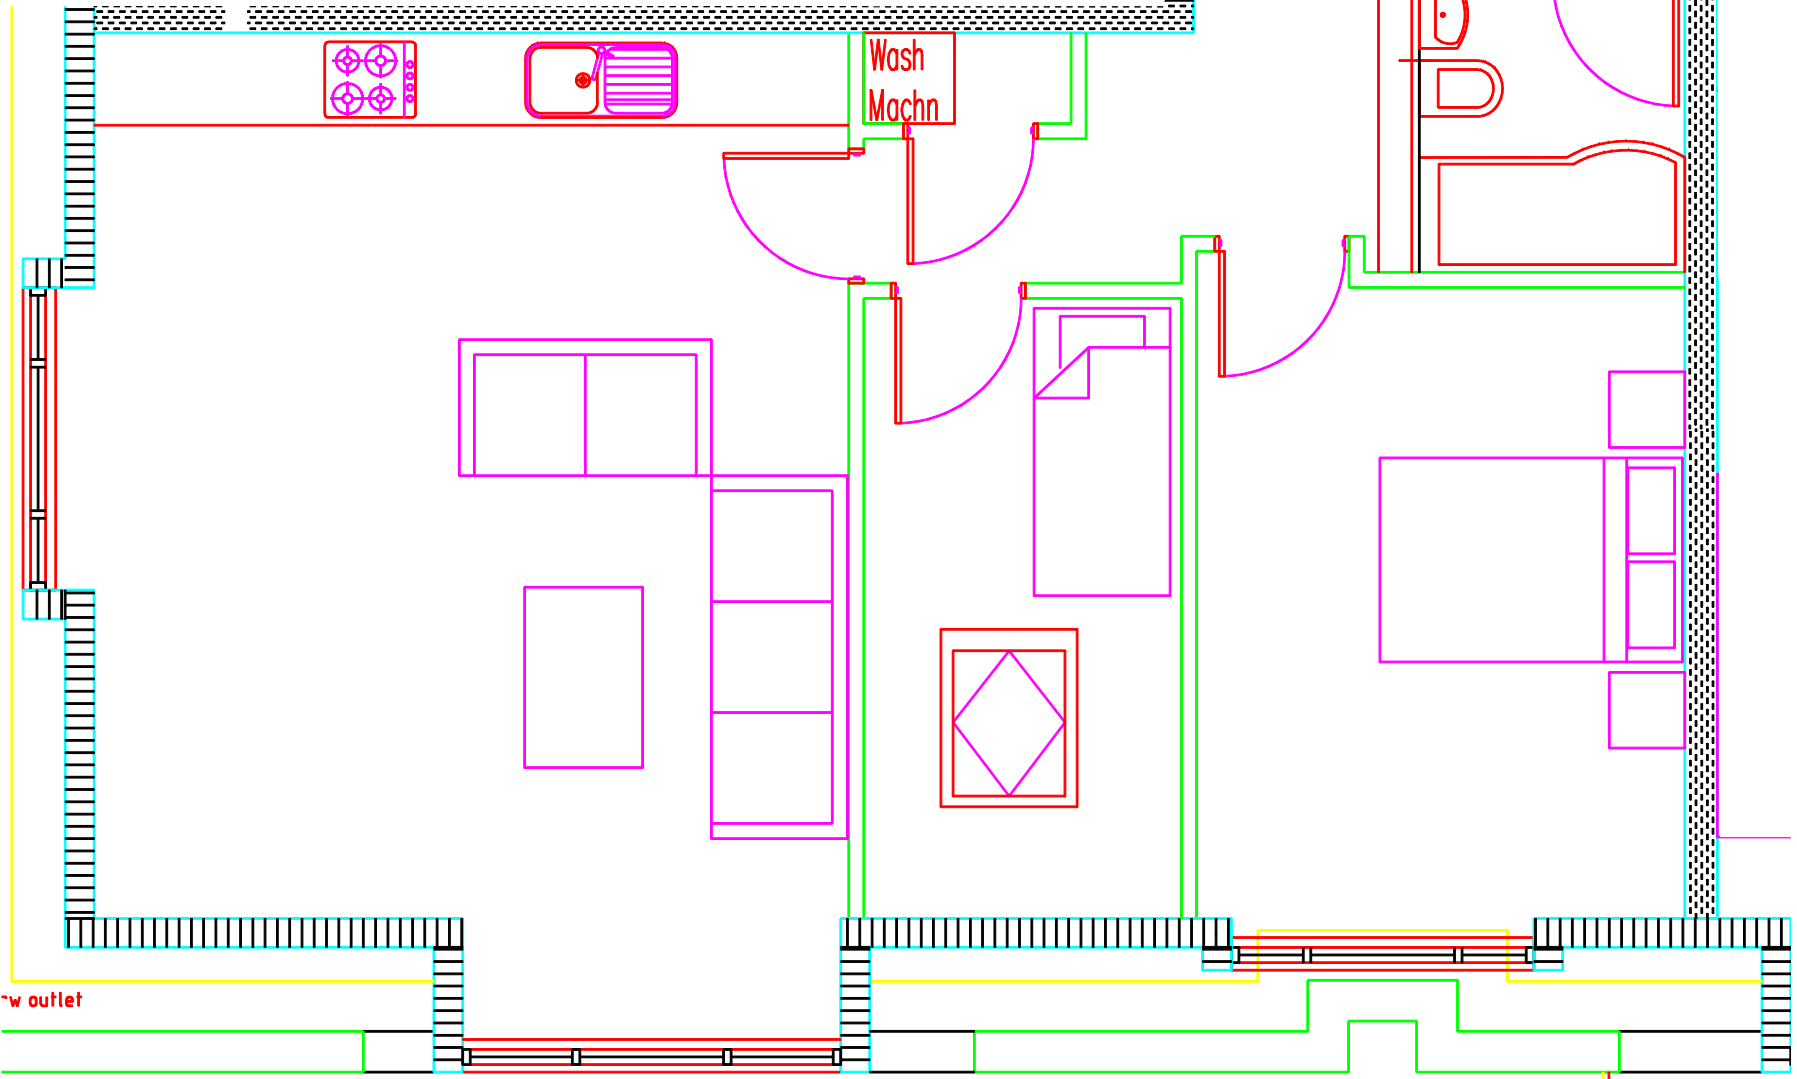

Scale 1:50

APT.14

Wash
Machn

Aldi

w outlet

wp